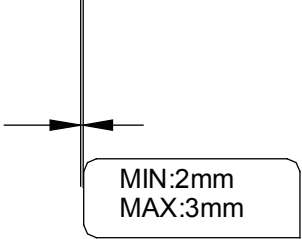

x=667mm

y=146mm

z=600mm

Installation

Gap Adjustment

01

02

Please note - wall fixings are not supplied
These can be purchased from a local DIY store