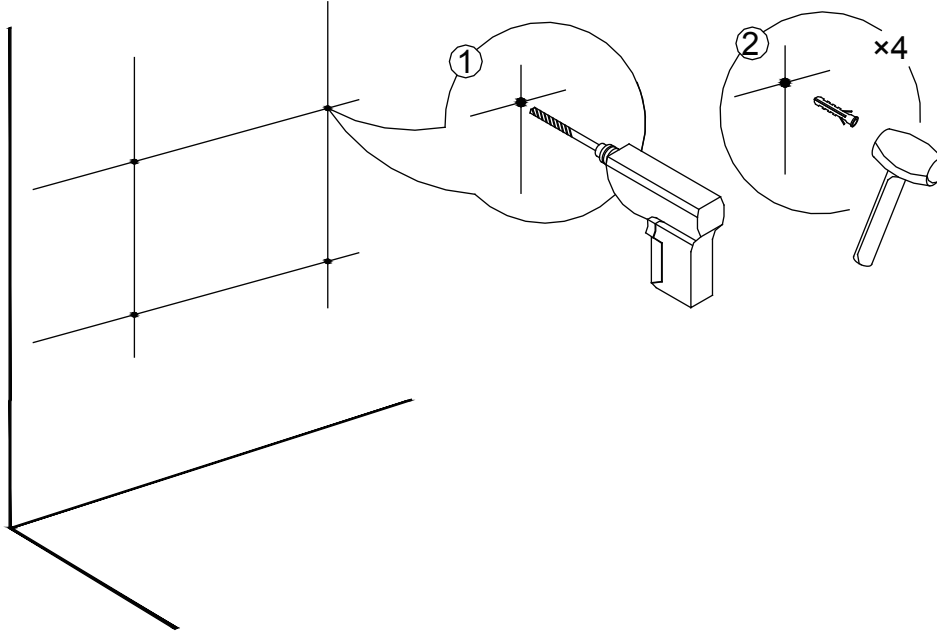

x=667mm

y=146mm

z=600mm

Installation

Gap Adjustment

01

02

Please note - wall fixings are not supplied
These can be purchased from a local DIY store