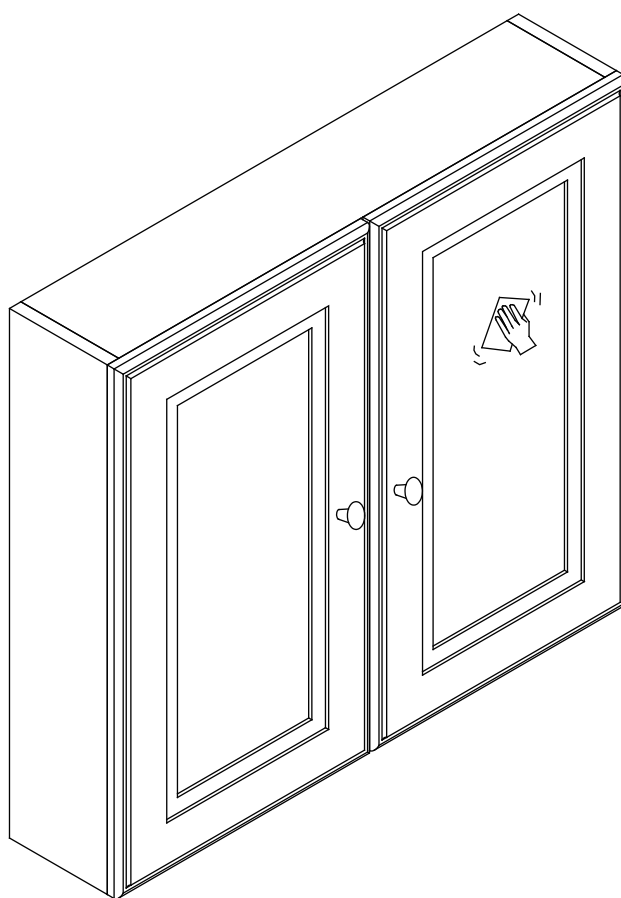

Cleaning

- -Clean with a soft cloth & warm soapy water only
- -Do not use abrasive cleaning agents
- -Dry unit with a cloth after use

For more information

- visit betterbathrooms.com
- email customerservices@buyitdirect.co.uk
- call 03303903062
- write to Trident Business Park, Neptune Way, Huddersfield, HD2 1UA

**better
bathrooms**

Part of the BuyItDirect Group