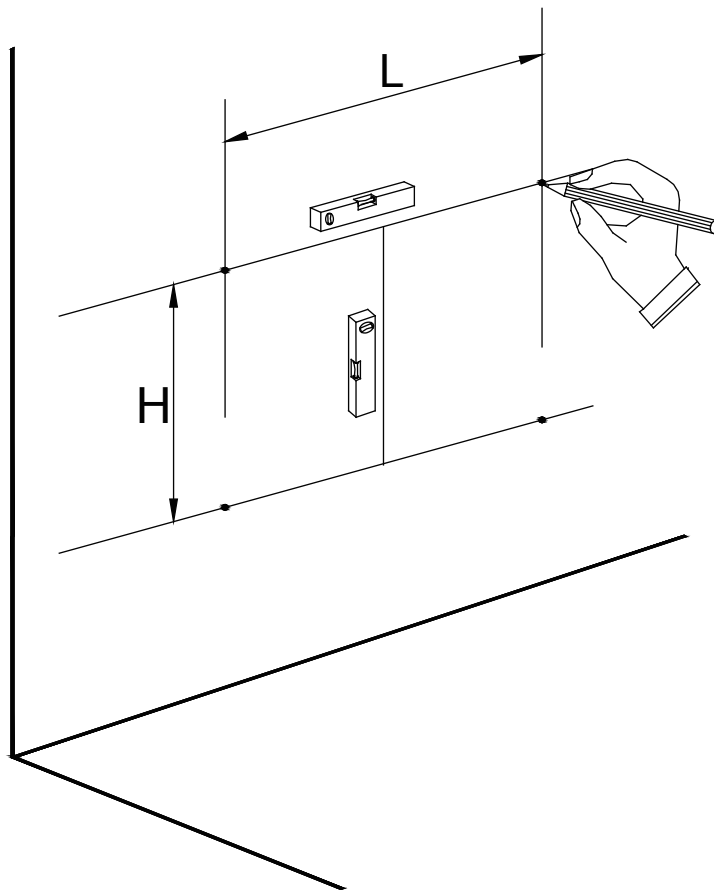

x=667mm

y=146mm

z=600mm

Installation

Gap Adjustment

01

02

Please note - wall fixings are not supplied
These can be purchased from a local DIY store