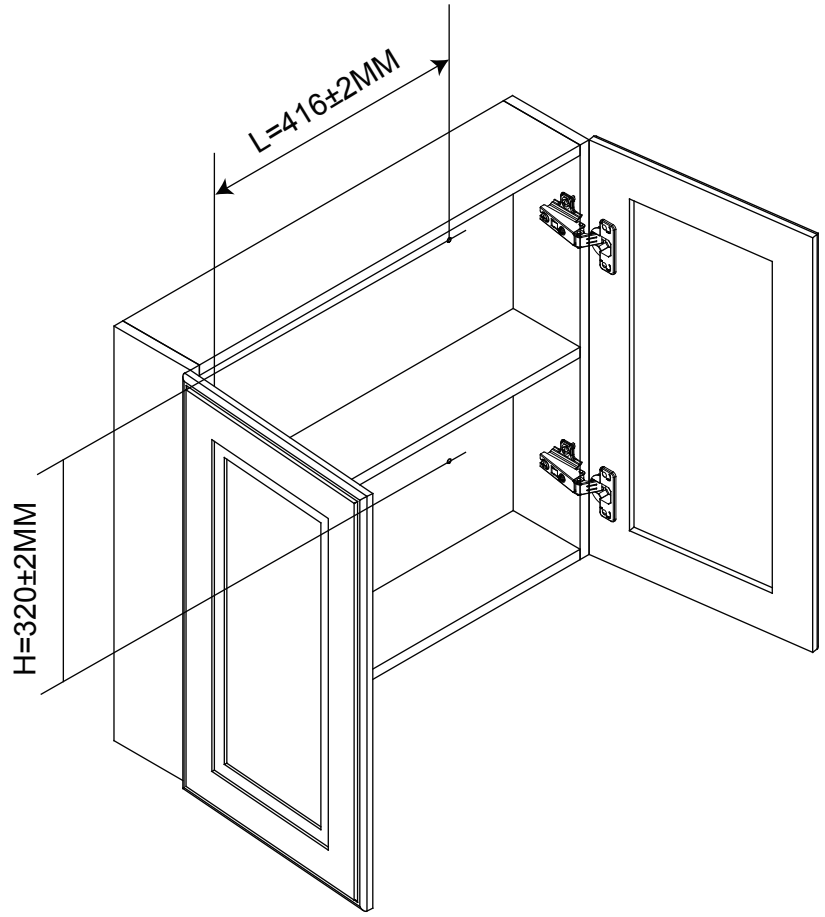

x=667mm

y=146mm

z=600mm

Installation

Gap Adjustment

01

02

Please note - wall fixings are not supplied
These can be purchased from a local DIY store